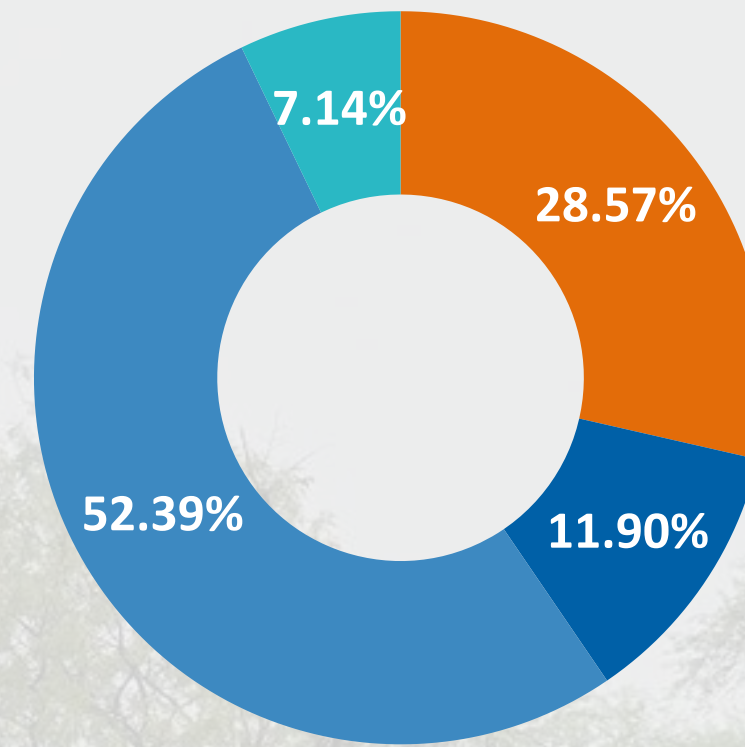

■ Highest ■ Average ■ Median

*All figures in INR for two months

PLACEMENT STATISTICS

— Top 10% —

— Top 25% —

■ Average ■ Median

BATCH STATISTICS

Students are from varied educational backgrounds and have extensive industry knowledge, owing to the fact that they have worked in sectors like Logistics, Healthcare, Hospitality, Aviation Consulting, Automotive, FMCG/D, Retail, Construction, Analytics, BFSI, E-commerce, Manufacturing, Media, Telecom, and IT/ITES, making the batch extremely diverse.

GENDER RATIO

EDUCATIONAL BACKGROUND

WORK EXPERIENCE

STUDENT STRENGTH

SECTOR-WISE OFFERS MADE

OVERALL

PGDM

PGDM B&FS