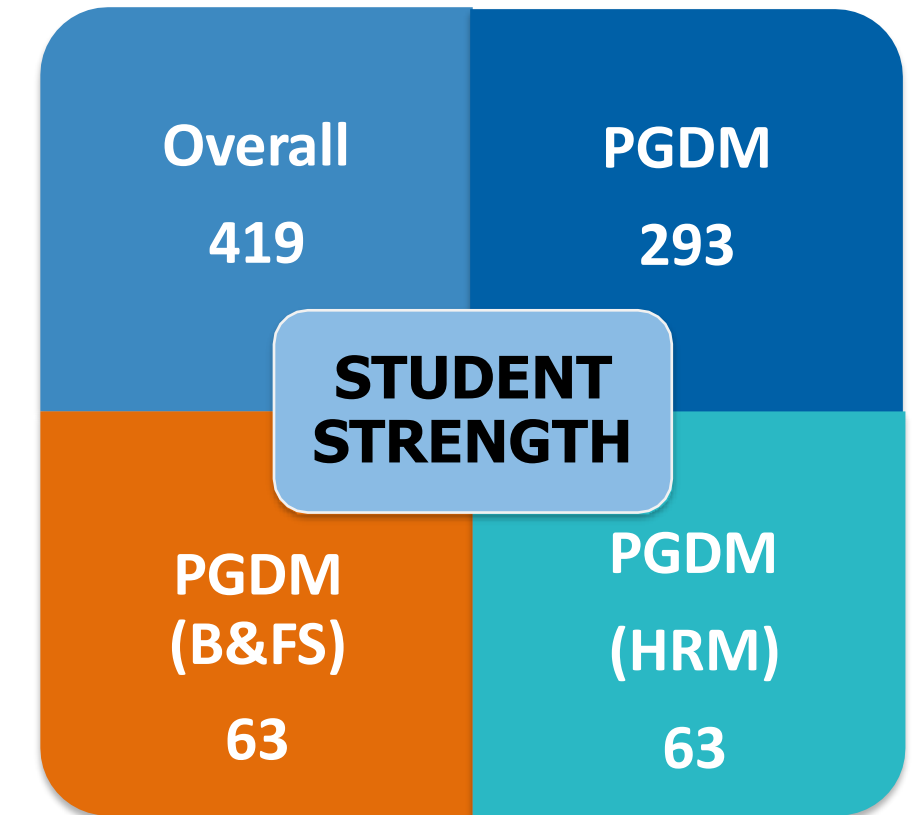

■ Highest ■ Average ■ Median

*All figures in INR for two months

PLACEMENT STATISTICS

— Top 10% —

— Top 25% —

■ Average ■ Median

BATCH STATISTICS

Students are from varied educational backgrounds and have extensive industry knowledge, owing to the fact that they have worked in sectors like Logistics, Healthcare, Hospitality, Aviation Consulting, Automotive, FMCG/D, Retail, Construction, Analytics, BFSI, E-commerce, Manufacturing, Media, Telecom, and IT/ITES, making the batch extremely diverse.

GENDER RATIO

EDUCATIONAL BACKGROUND

WORK EXPERIENCE

STUDENT STRENGTH

SECTOR-WISE OFFERS MADE

OVERALL

PGDM

PGDM B&FS