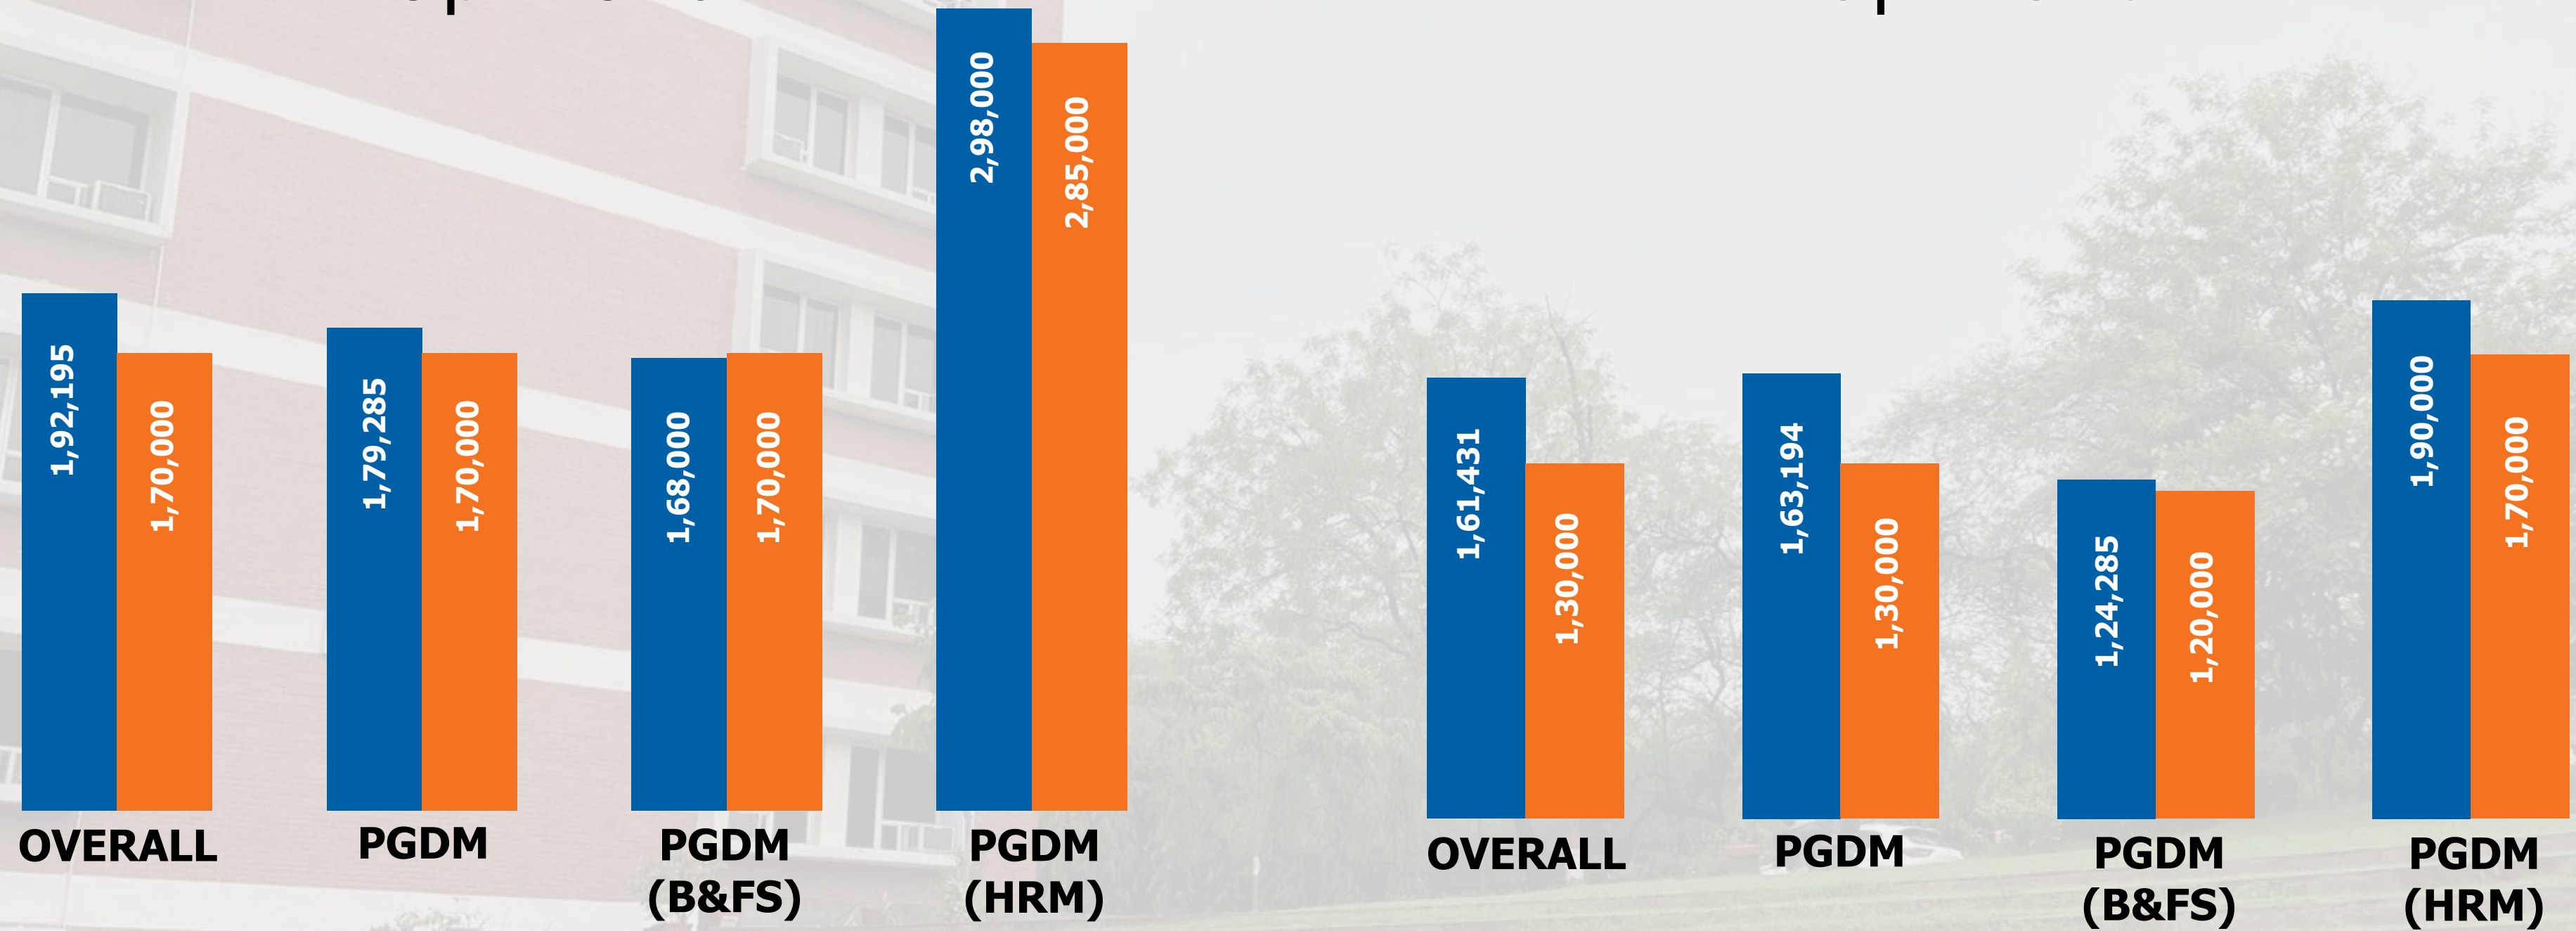

SUMMER PLACEMENT REPORT

2023-25

PLACEMENT STATISTICS

OVERALL

2,80,000

74,244

60,000

PGDM

2,00,000

70,800

60,000

PGDM (B&FS)

3,50,000

1,08,000

80,000

PGDM (HRM)

■ Highest ■ Average ■ Median

*All figures in INR for two months

PLACEMENT STATISTICS

— Top 10% —

— Top 25% —

■ Average ■ Median

BATCH STATISTICS

Students are from varied educational backgrounds and have extensive industry knowledge, owing to the fact that they have worked in sectors like Logistics, Healthcare, Hospitality, Aviation Consulting, Automotive, FMCG/D, Retail, Construction, Analytics, BFSI, E-commerce, Manufacturing, Media, Telecom, and IT/ITES, making the batch extremely diverse.

GENDER RATIO

EDUCATIONAL BACKGROUND

WORK EXPERIENCE

STUDENT STRENGTH

SECTOR-WISE OFFERS MADE

OVERALL

PGDM

PGDM B&FS