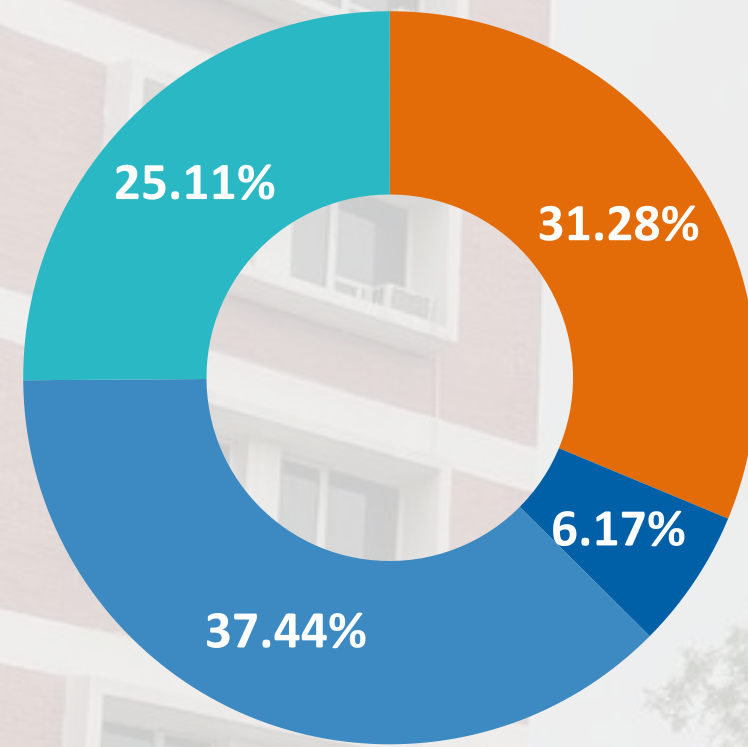

■ Highest ■ Average ■ Median

*All figures in INR for two months

PLACEMENT STATISTICS

— Top 10% —

— Top 25% —

■ Average ■ Median

BATCH STATISTICS

Students are from varied educational backgrounds and have extensive industry knowledge, owing to the fact that they have worked in sectors like Logistics, Healthcare, Hospitality, Aviation Consulting, Automotive, FMCG/D, Retail, Construction, Analytics, BFSI, E-commerce, Manufacturing, Media, Telecom, and IT/ITES, making the batch extremely diverse.

GENDER RATIO

EDUCATIONAL BACKGROUND

WORK EXPERIENCE

STUDENT STRENGTH

SECTOR-WISE OFFERS MADE

OVERALL

PGDM

PGDM B&FS