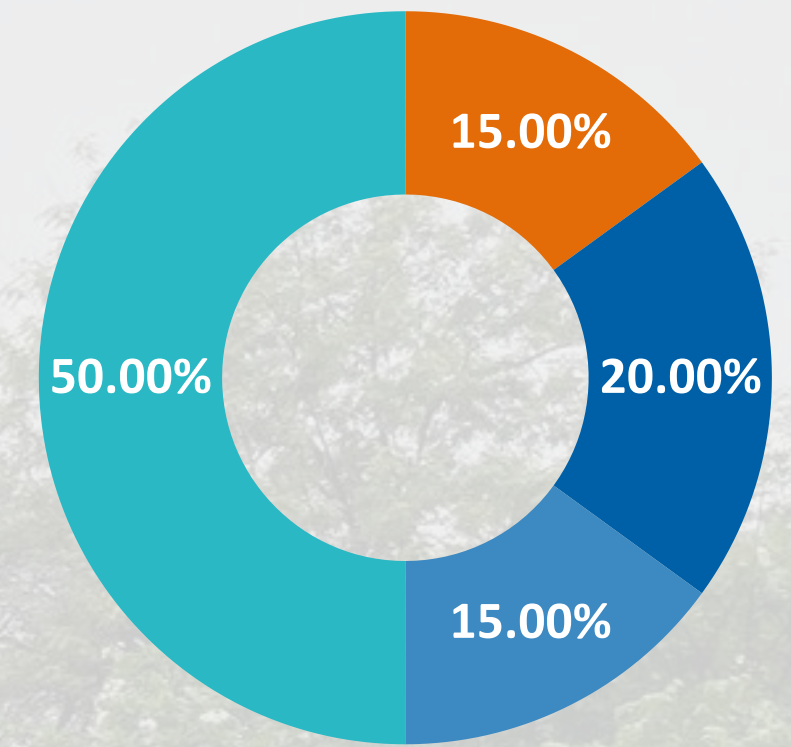

■ Highest ■ Average ■ Median

*All figures in INR for two months

PLACEMENT STATISTICS

— Top 10% —

— Top 25% —

■ Average ■ Median

BATCH STATISTICS

Students are from varied educational backgrounds and have extensive industry knowledge, owing to the fact that they have worked in sectors like Logistics, Healthcare, Hospitality, Aviation Consulting, Automotive, FMCG/D, Retail, Construction, Analytics, BFSI, E-commerce, Manufacturing, Media, Telecom, and IT/ITES, making the batch extremely diverse.

GENDER RATIO

EDUCATIONAL BACKGROUND

WORK EXPERIENCE

STUDENT STRENGTH

SECTOR-WISE OFFERS MADE

OVERALL

PGDM

PGDM B&FS