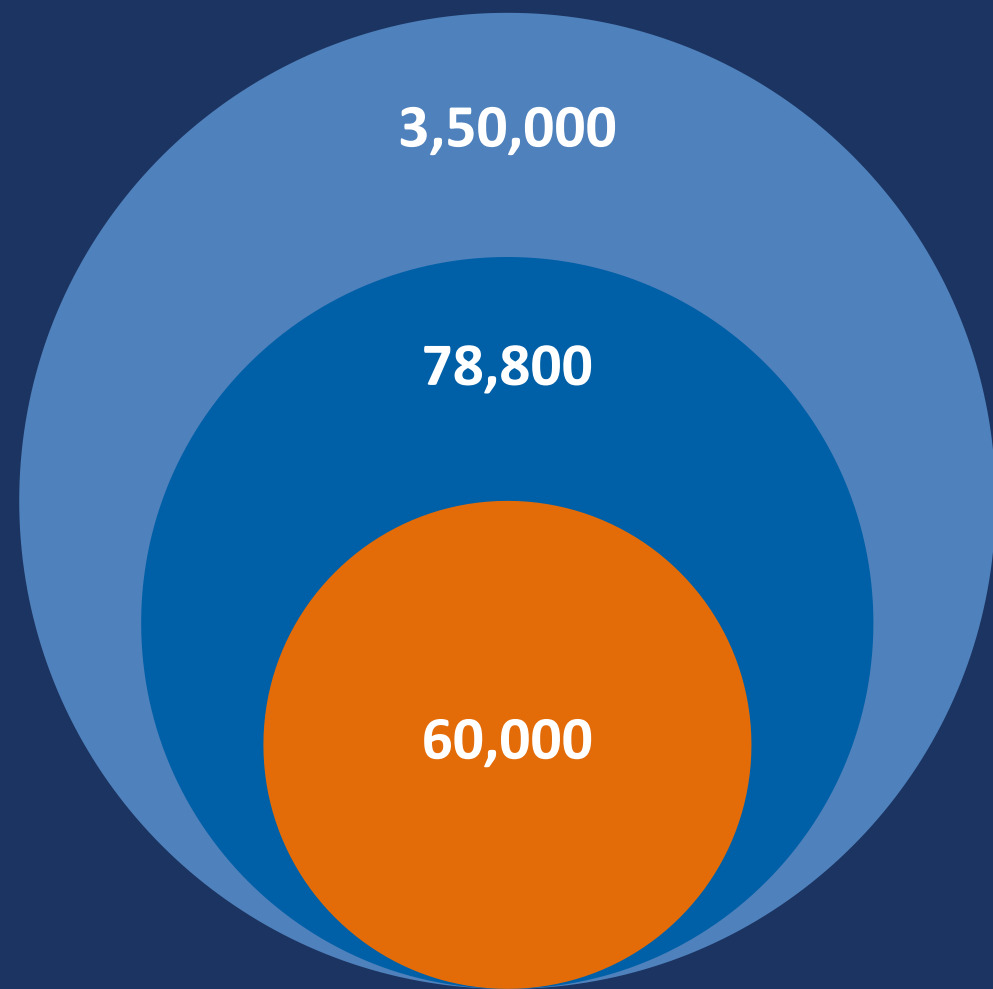

SUMMER PLACEMENT REPORT

2023-25

PLACEMENT STATISTICS

OVERALL

2,80,000

74,244

60,000

PGDM

■ Highest ■ Average ■ Median

*All figures in INR for two months

PLACEMENT STATISTICS

— Top 10% —

— Top 25% —

■ Average ■ Median

BATCH STATISTICS

Students are from varied educational backgrounds and have extensive industry knowledge, owing to the fact that they have worked in sectors like Logistics, Healthcare, Hospitality, Aviation Consulting, Automotive, FMCG/D, Retail, Construction, Analytics, BFSI, E-commerce, Manufacturing, Media, Telecom, and IT/ITES, making the batch extremely diverse.