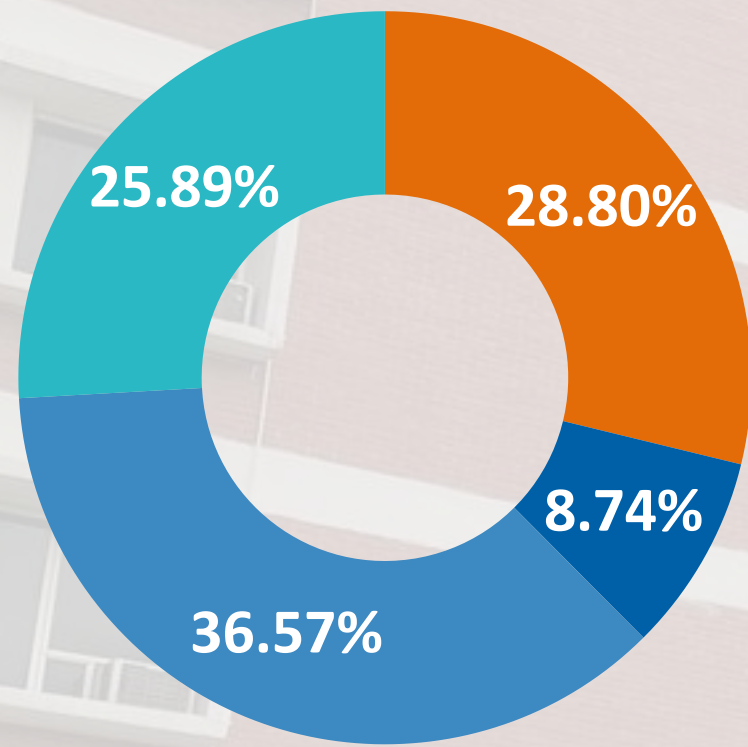

■ Highest ■ Average ■ Median

*All figures in INR for two months

PLACEMENT STATISTICS

— Top 10% —

— Top 25% —

■ Average ■ Median

BATCH STATISTICS

Students are from varied educational backgrounds and have extensive industry knowledge, owing to the fact that they have worked in sectors like Logistics, Healthcare, Hospitality, Aviation Consulting, Automotive, FMCG/D, Retail, Construction, Analytics, BFSI, E-commerce, Manufacturing, Media, Telecom, and IT/ITES, making the batch extremely diverse.

GENDER RATIO

EDUCATIONAL BACKGROUND

WORK EXPERIENCE

STUDENT STRENGTH

SECTOR-WISE OFFERS MADE

OVERALL

PGDM

PGDM B&FS